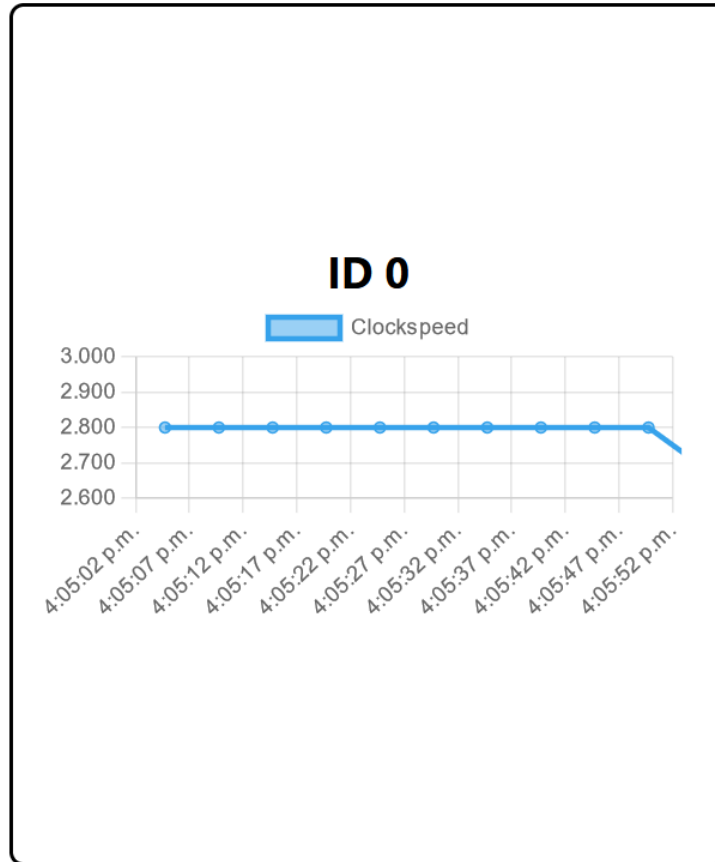

Frontend

JavaScript
Svelte
Chart.js
TailwindCSS
WebSockets
WebComponents

cpu

memory

ID	1
Core ID	0
Socket ID	1
Model name	Common KVM processor
Clock speed	2799.998
Cache size	512

Onboard FPU

Flags

FPU	VME	DE
PSE	TSC	MSR
PAE	MCE	CX8
APIC	SEP	MTRR

From: 23.06.2023, 15:57 📅 To: 23.06.2023, 16:07 📅

Density (30.00 s):

10min. ▾

cpu

CPU Information

CPU Clock History

CPU Usage

CPU Usage History